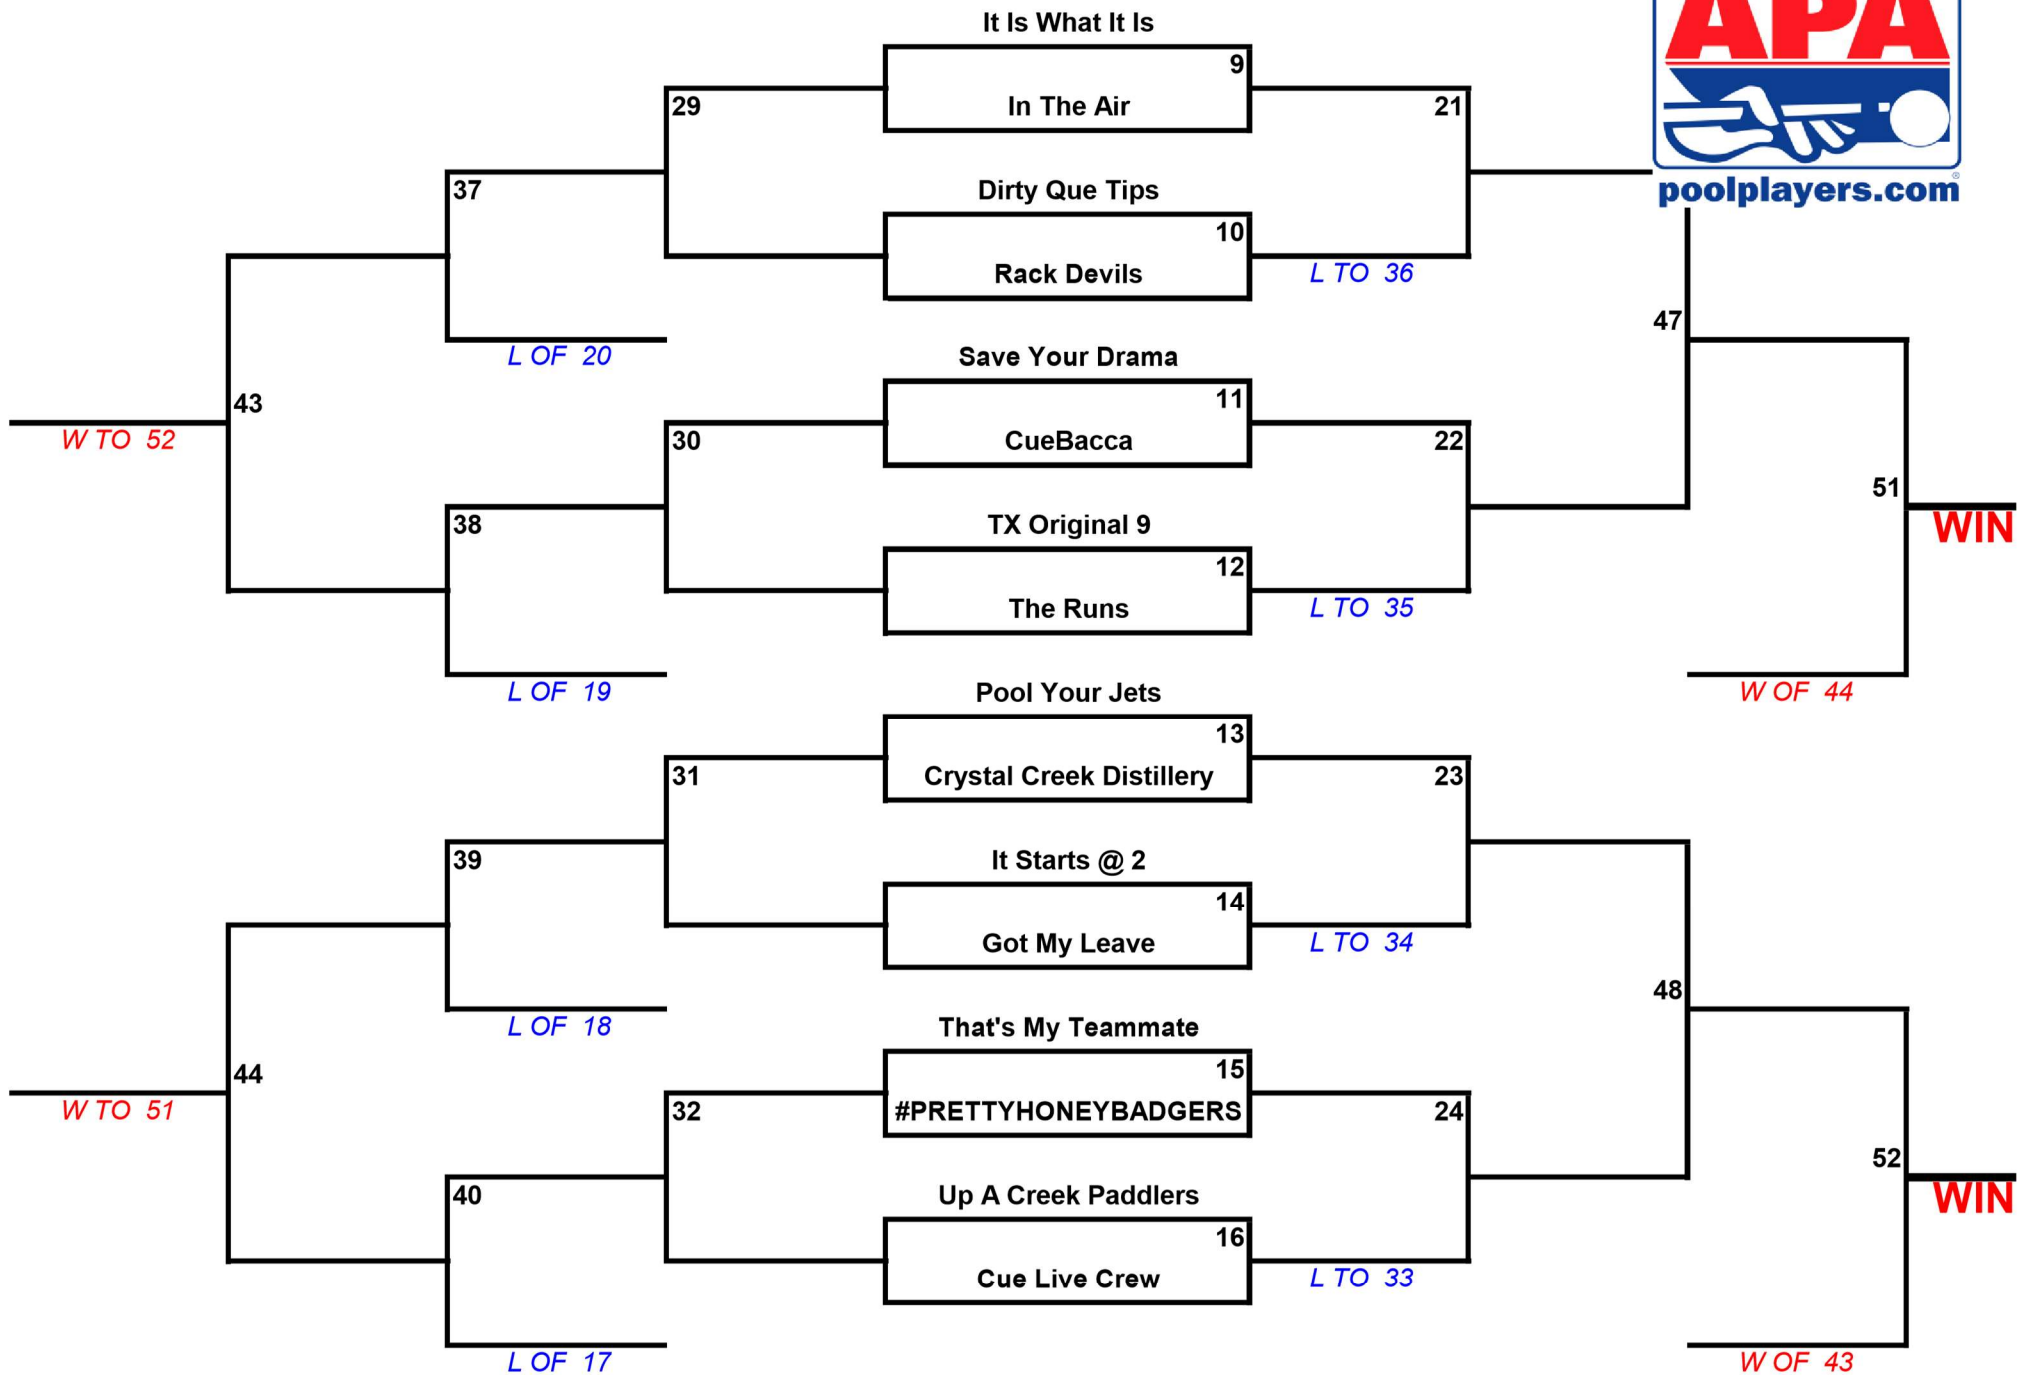

Modified-Single Elimination: 32-4

Modified-Single Elimination: 32-4