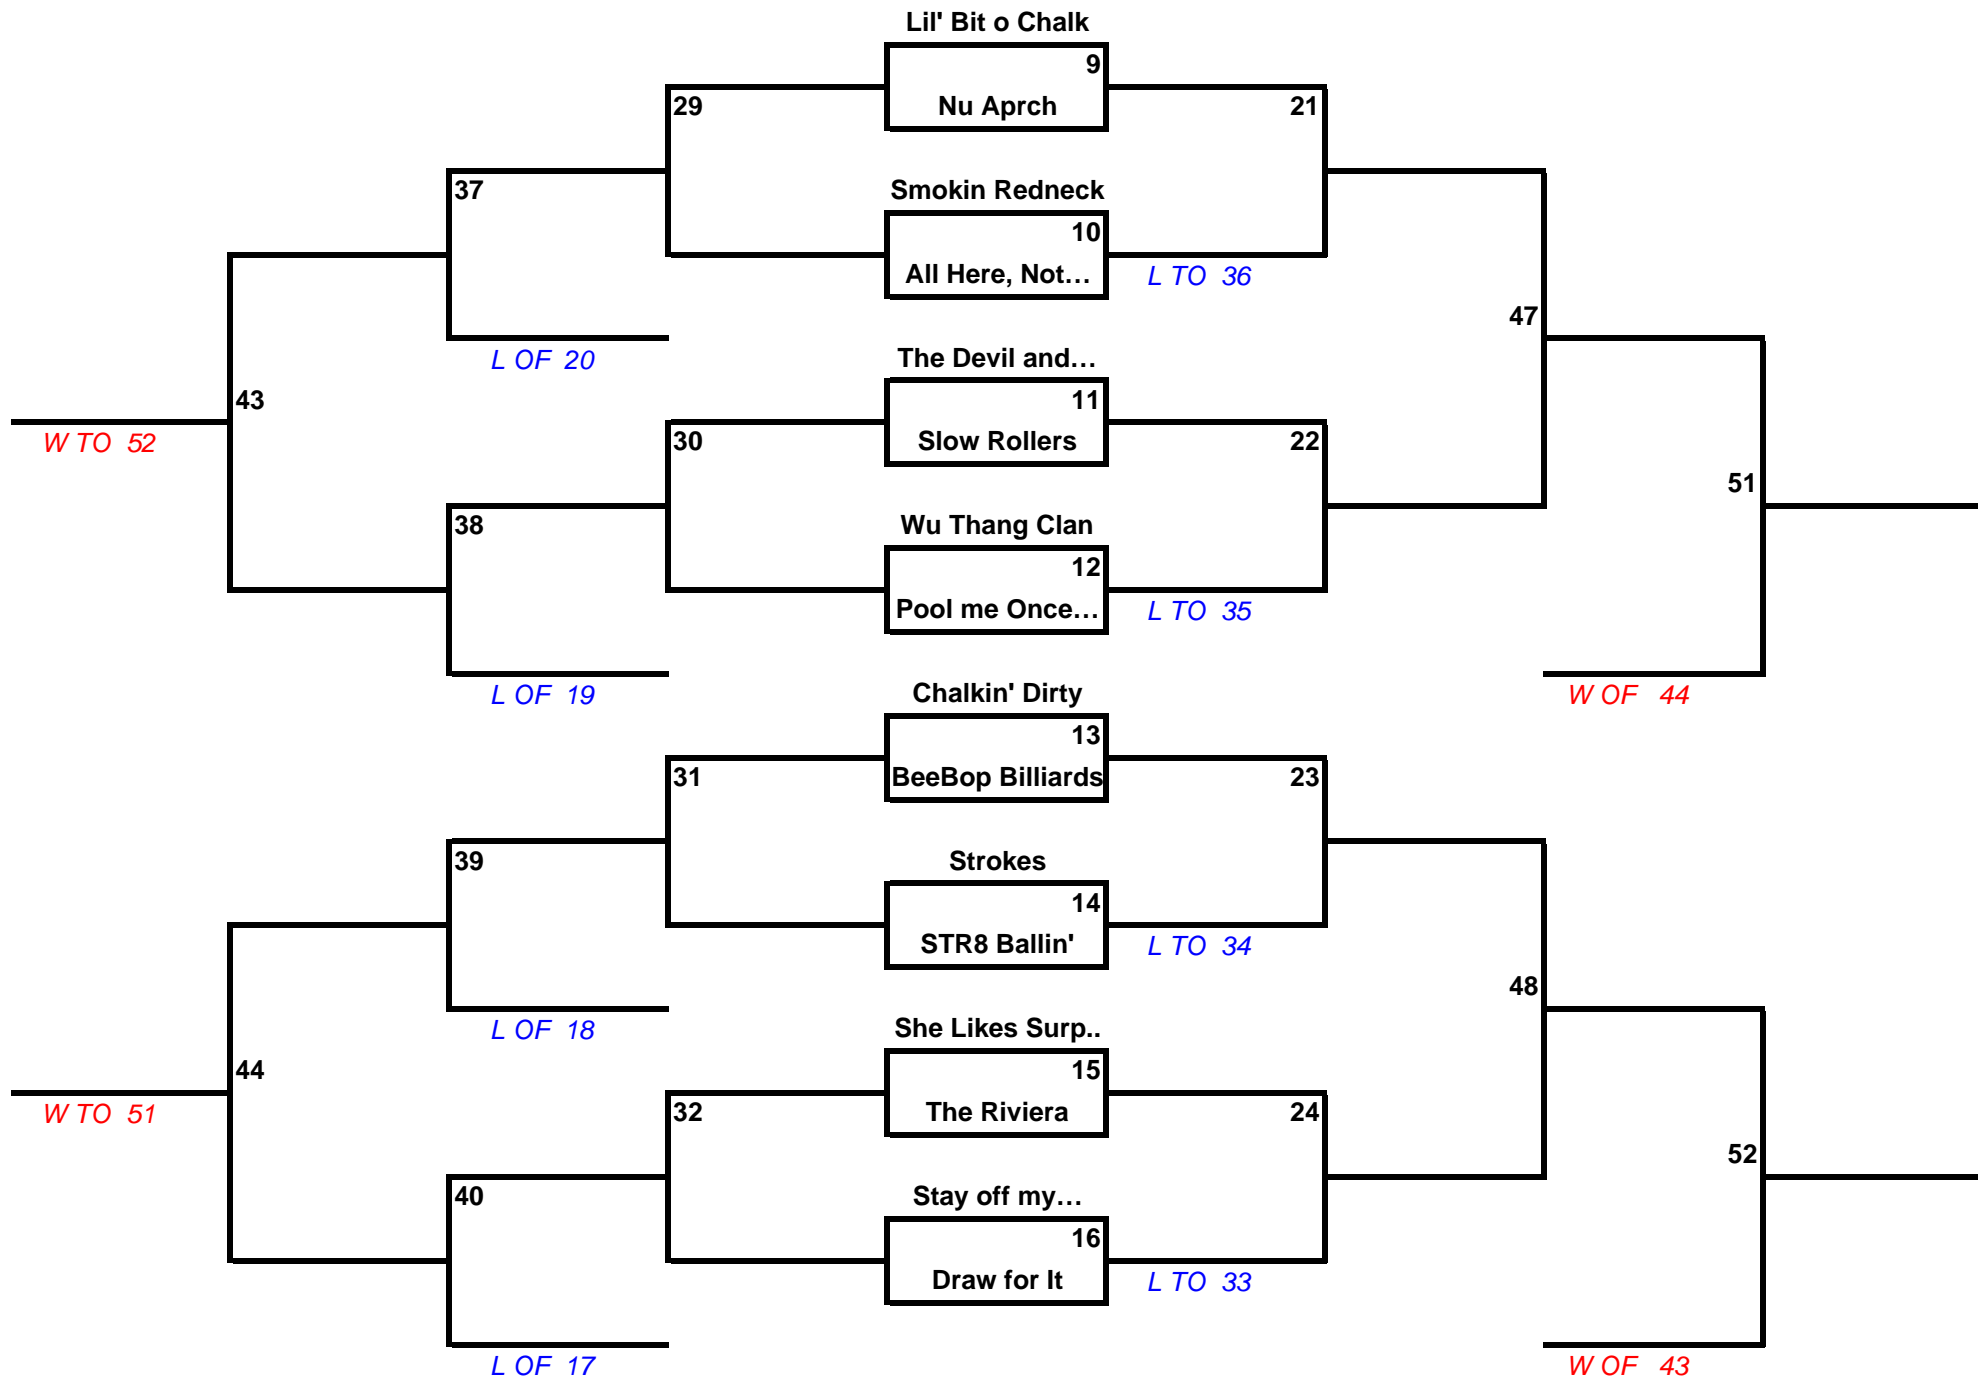

Modified-Single Elimination: 32-4

Modified-Single Elimination: 32-4